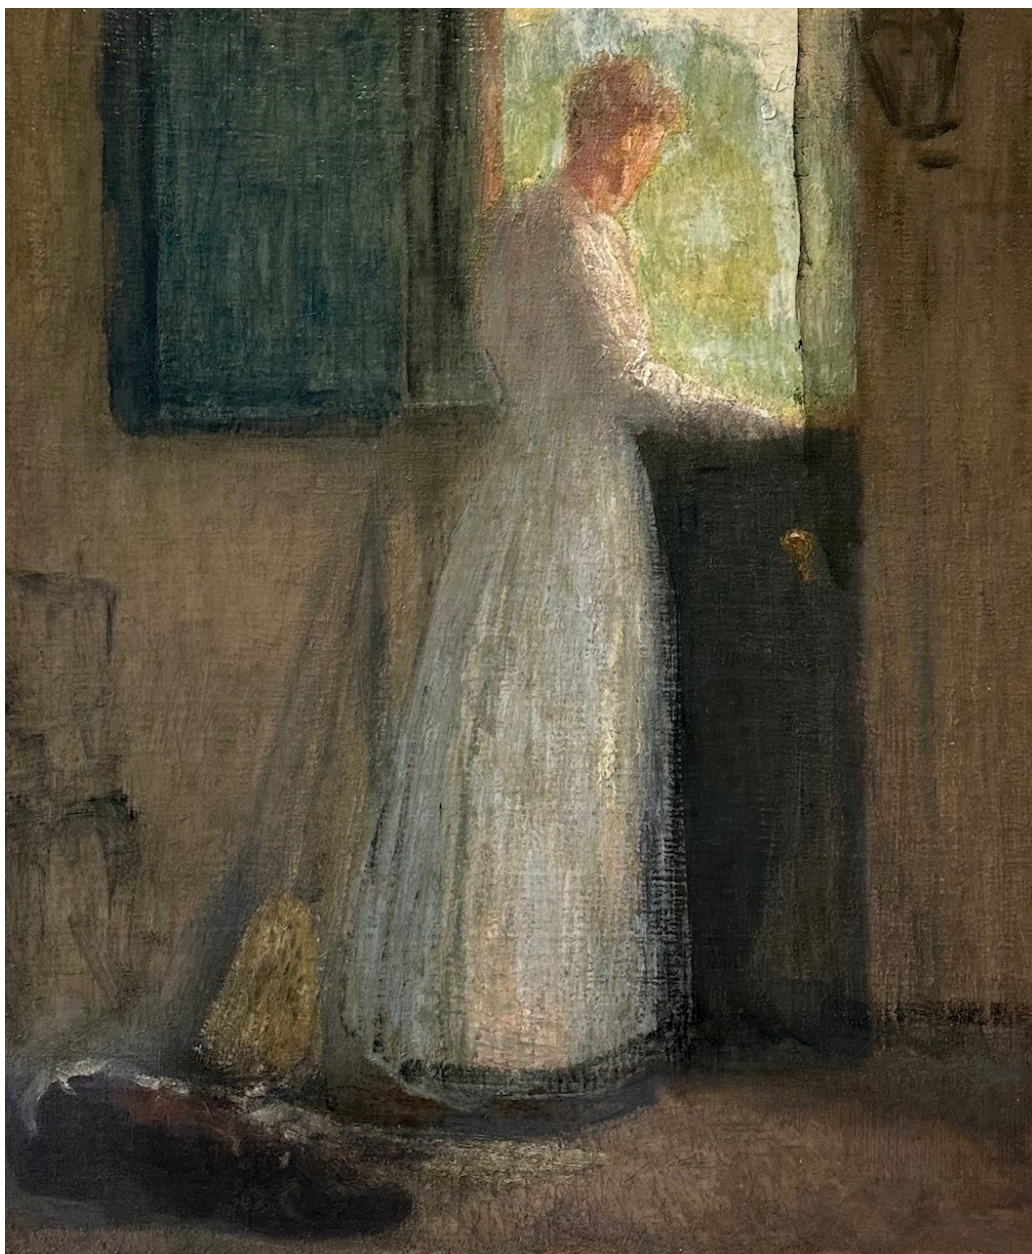

THE COOLEY GALLERY

Julian Alden Weir, Anna in the Doorway
oil on canvas, 30" x 25"
DH 0125